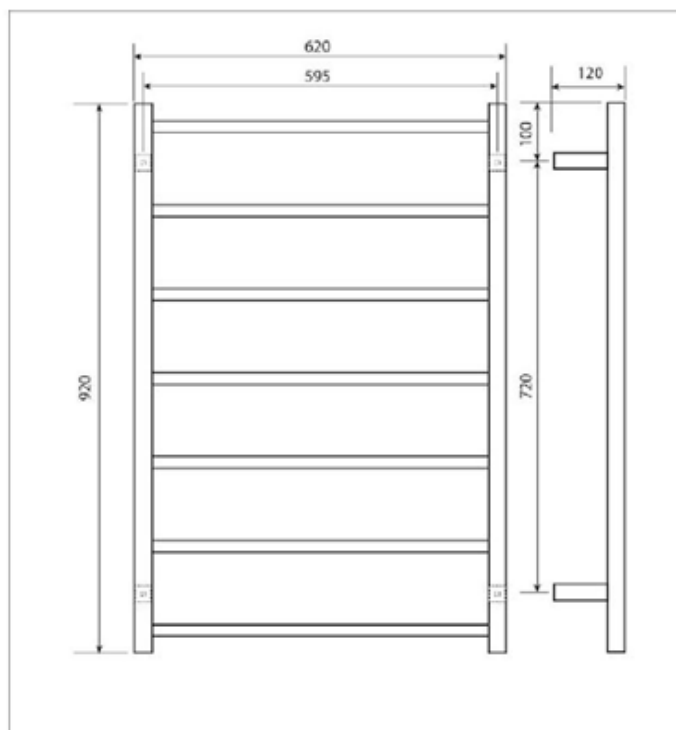

**Black Satin 7 bar ROUND**

Product code: HTR-TR0701MBL

620(w) x 920(h) x 120(d) mm

**Features:**

- 7 bars
- Black satin finish
- High grade stainless steel
- Left & right hand cable options
- Fixing kit includes diamond drill bit

Legs are at 100mm vertical centres from top & bottom

Guaranteed against manufacturing defects

Ingress protection rating

Stainless Steel

Black satin powder coated stainless steel

Concealed cable kit included

Fixing accessories included

Timer available

Note: Manufacturing tolerances could cause variances of  $\pm 5$ mm.

**Additional Information**

- 80 watts
- 230-240Volts, 50Hz single phase
- Class 1 appliance – requires an earth connection
- This rail should be mounted vertically with the cord exiting from the base.
- It should be positioned at least 600mm above the floor.
- Ingress Protection Rating: IP34 – Splash proof